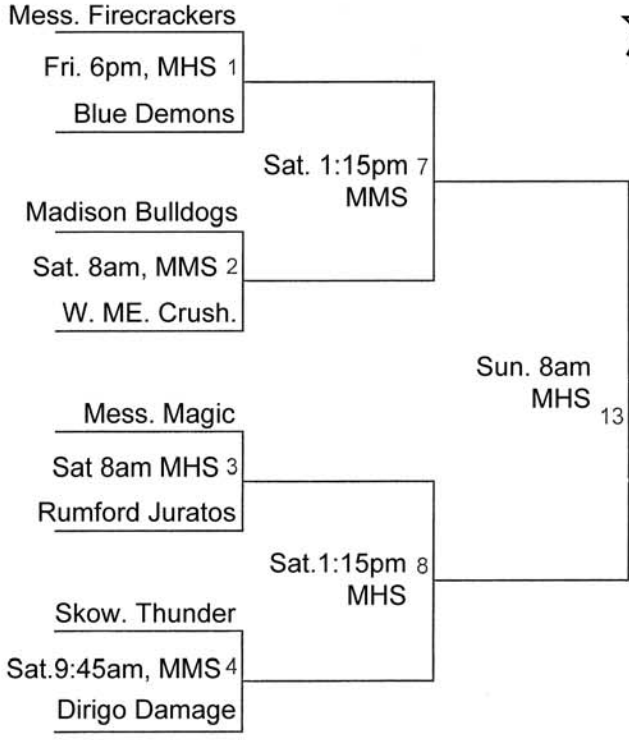

2009 MAYSA Triple Play Softball Tournament  
 14U  
 8 TEAM 3 GAME GUARANTEE

# 14U

WES - Williams Elementary School Field  
 MMS - Messalonskee Middle School Field  
 MHS - Messalonskee High School Field  
 Directions to all area fields can be found at  
[MAYSASoftball.com](http://MAYSASoftball.com)

WINNERS BRACKET

LOSERS BRACKET

**Tournament Rules**  
 ASA rules apply  
 1 hour 30 min. time limit with no new inning after time limit  
 Championship and "if" games will run a full 7 innings  
 ASA tie breaker at time limit or 7 innings  
 ASA fast pitch run rule is in effect (15 after 3, 12 after 4, 8 after 5 innings)  
 Double coin flip to determine home team  
 Good sportsmanship is expected from all involved