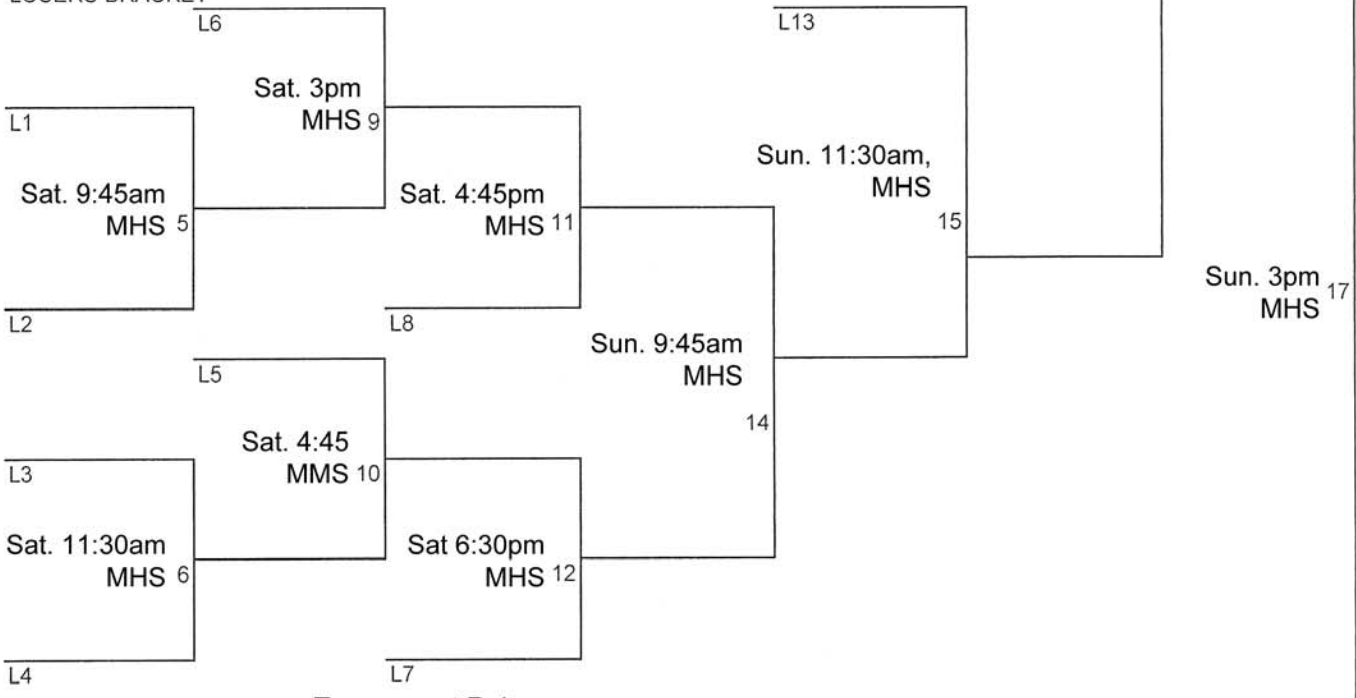

2009 MAYSA Triple Play Softball Tournament  
 14U  
 8 TEAM 3 GAME GUARANTEE

# 14U

WES - Williams Elementary School Field  
 MMS - Messalonskee Middle School Field  
 MHS - Messalonskee High School Field  
 Directions to all area fields can be found at  
[MAYSASoftball.com](http://MAYSASoftball.com)

WINNERS BRACKET

LOSERS BRACKET

**Tournament Rules**  
 ASA rules apply  
 1 hour 30 min. time limit with no new inning after time limit  
 Championship and "if" games will run a full 7 innings  
 ASA tie breaker at time limit or 7 innings  
 ASA fast pitch run rule is in effect (15 after 3, 12 after 4, 8 after 5 innings)  
 Double coin flip to determine home team  
 Good sportsmanship is expected from all involved